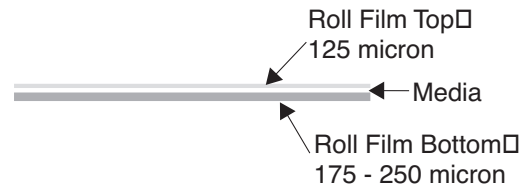

PopUP
by expolinc

Manual

Panel Attachment

expolinc[®]
www.expolinc.com

Laminat rekommendationer • Laminat recommendation

Svängt • Curved

Rakt • Straight

Torn • Tower