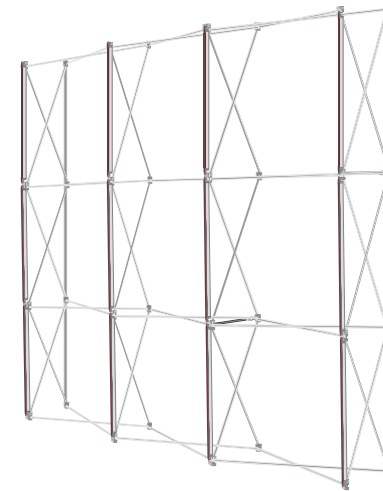

A

The plastic box

holds a complete system with magnetic bars, panels and spotlights. The spotlights are well protected in the lid. The box can also be transformed into a counter by placing a plate on the top and wrap a panel around it. The plate and the panel fit in the box.

The box as a counter.

Classic PopUP

by expolinc

Set Up instruction

**B**

Panel packing

Always roll the panels with the magnet up.

expolinc[®]
www.expolinc.com