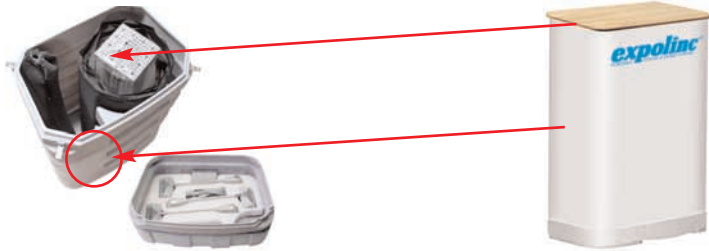

A

The plastic box

holds a complete system with magnetic bars, panels and spotlights. The spotlights are well protected in the lid. The box can also be transformed into a counter by placing a plate on the top and wrap a panel around it. The plate and the panel fit in the box.

The box as a counter.

Classic PopUP

by expolinc

Set Up instruction

**B**

Panel packing

Always roll the panels with the magnet up.

expolinc[®]
www.expolinc.com