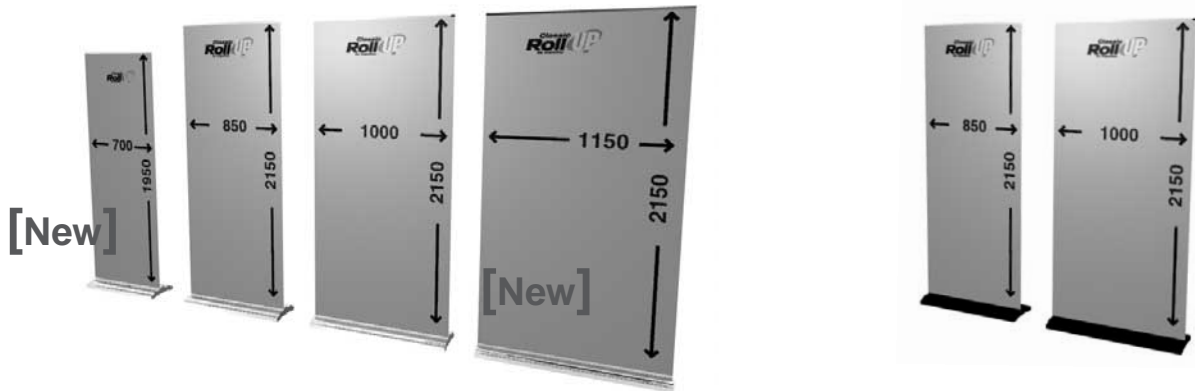

Packages

All packages incl. Roll-Up cassette, supporting rod, panelstrips for roller, panelprofile and bag.

Roll-Up Classic silver

Roll-Up 700 Classic incl. bag

Code	Image size	Weight
4707	700 x 1950 mm	3,7 kg

Total panel size: 700 x 2100 mm
Visual size: 700 x 1950 mm
Colour: Silver
Size incl. bag: 730 x 270 x 90 mm

Choice/change of panelprofile

Code	Description	
4791	Change to panelprofile with screw, silver (4715)	45

Roll-Up 1000 Classic incl. bag

Code	Image size	Weight
4710	1000 x 2150 mm	5,3 kg

Total panel size: 1000 x 2300 mm
Visual size: 1000 x 2150 mm
Colour: Silver
Size incl. bag: 1030 x 270 x 90 mm

Choice/change of panelprofile

Code	Description	
4795	Change to panelprofile with screw, silver (4719)	55

Roll-Up 850 Classic incl. bag

Code	Image size	Weight
4700	850 x 2150 mm	4,5 kg

Total panel size: 850 x 2300 mm
Visual size: 850 x 2150 mm
Colour: Silver
Size incl. bag: 880 x 270 x 90 mm